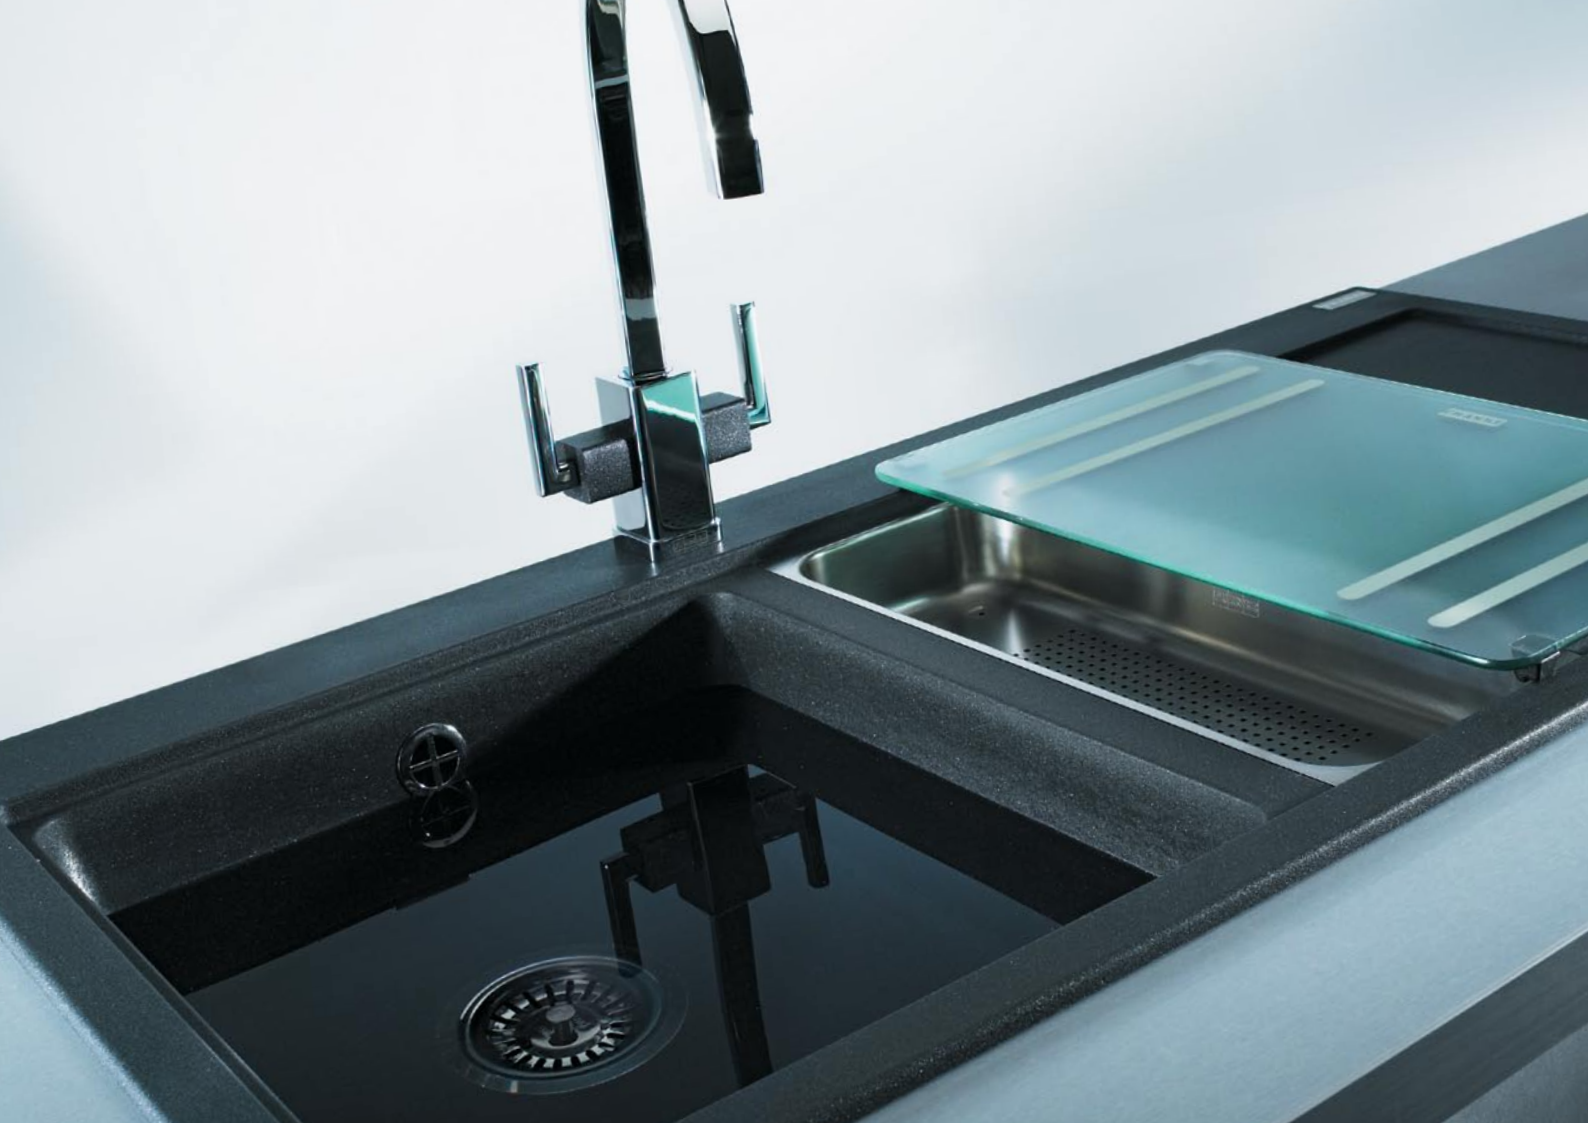

Minimalist lines, carefully considered ergonomics and uncompromising technical precision all combine to make Franke Mythos sinks the standard of perfection in terms of visual and functional appeal.

Discover the spirit of Franke Mythos – created for people who share a passion for first-class performance and a sense of lifestyle.

The strainer bowl and tap unit faithfully reflect the Franke Mythos design, rounding off the sinks and transforming each one into a fully functioning system.

Simplicity is the hallmark of true stature

Distinctly minimalist, Franke Mythos sinks follow the current trend in kitchen architecture towards straight lines. Their purist styling and formal clarity are underlined by corner radii of just 25 millimetres.