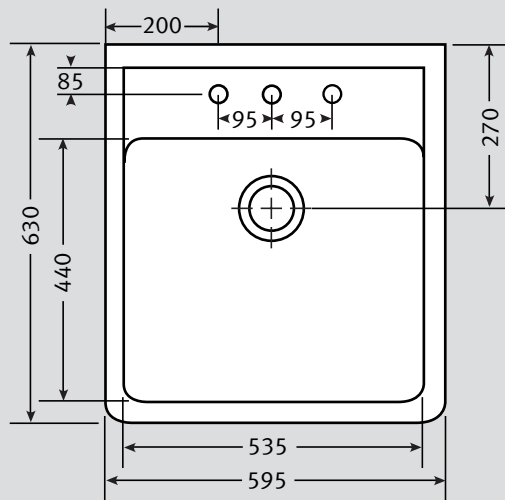

VBK 710-60 DVP Specifications

- Large Traditional Belfast design
- Various tap options
- 1 x 90mm Waste with Basket Strainer Waste and Overflow. Capable of adaption to take a Waste Disposal Unit
- Tap Ledge adds convenience
- Ecologically friendly product
- Titanium wastes available at extra costs

N.B. Ceramic sinks may vary +/- 1% due to the firing process.